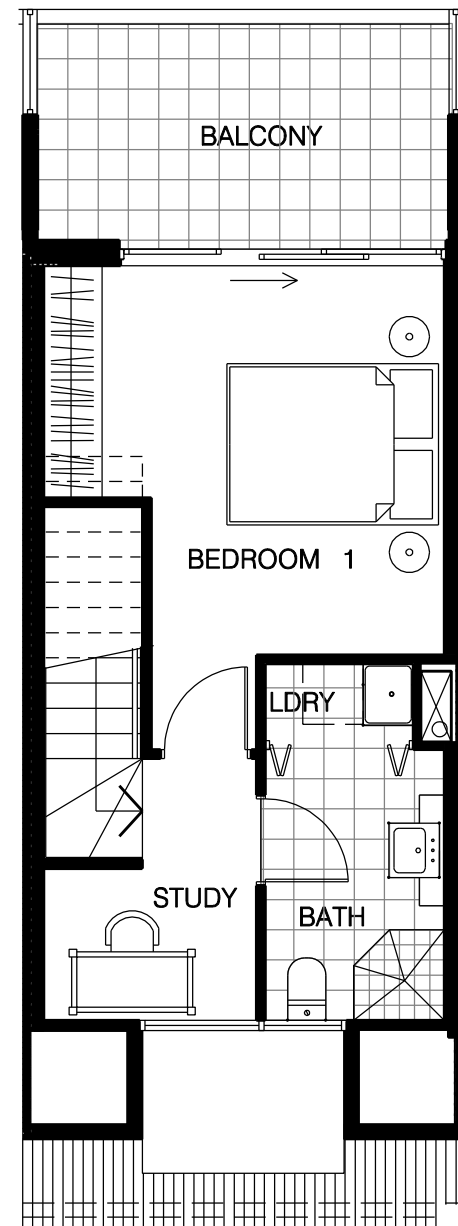

Dee Why Grand Apartments

Level 3

Level 4

1 Bedroom 6304 Level 3-4

Internal	63m ²
External	18m ²
Total	81m²

1300 553 960 www.deewhygrand.com.au

The information and illustrations shown here are indicative only and remain subject to change. There is no warrant for the accuracy of the information and no liability accepted for any error of discrepancy. The displayed information and illustrations will not form part of any contract for sale. Prospective purchasers of Dee Why Grand Apartments must rely on their own inspection of a Unit and the terms and conditions of the Contract of Sale.