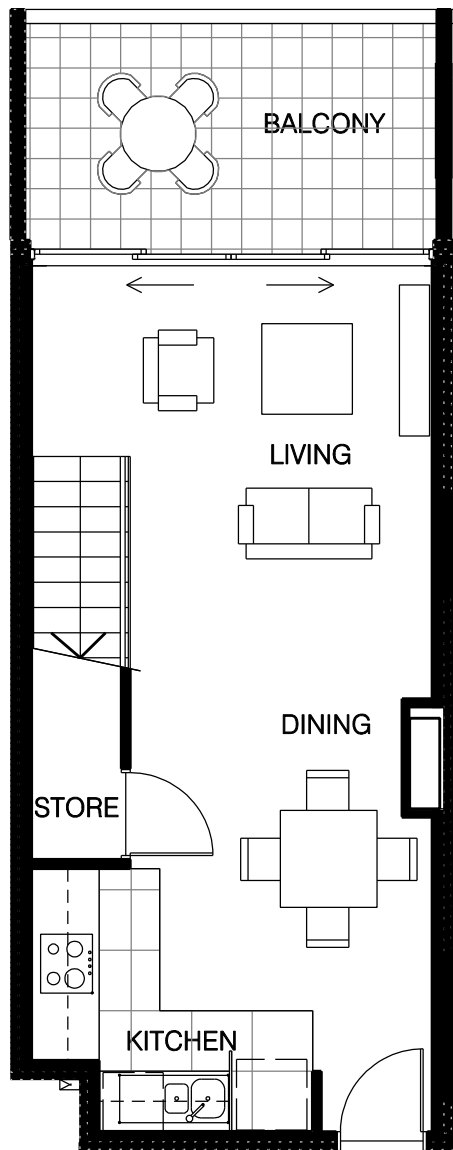

Dee Why Grand Apartments

Level 3

Level 4

1 Bedroom 6304 Level 3-4

Internal	63m ²
External	18m ²
Total	81m²

1300 553 960 www.deewhygrand.com.au

The information and illustrations shown here are indicative only and remain subject to change. There is no warrant for the accuracy of the information and no liability accepted for any error of discrepancy. The displayed information and illustrations will not form part of any contract for sale. Prospective purchasers of Dee Why Grand Apartments must rely on their own inspection of a Unit and the terms and conditions of the Contract of Sale.